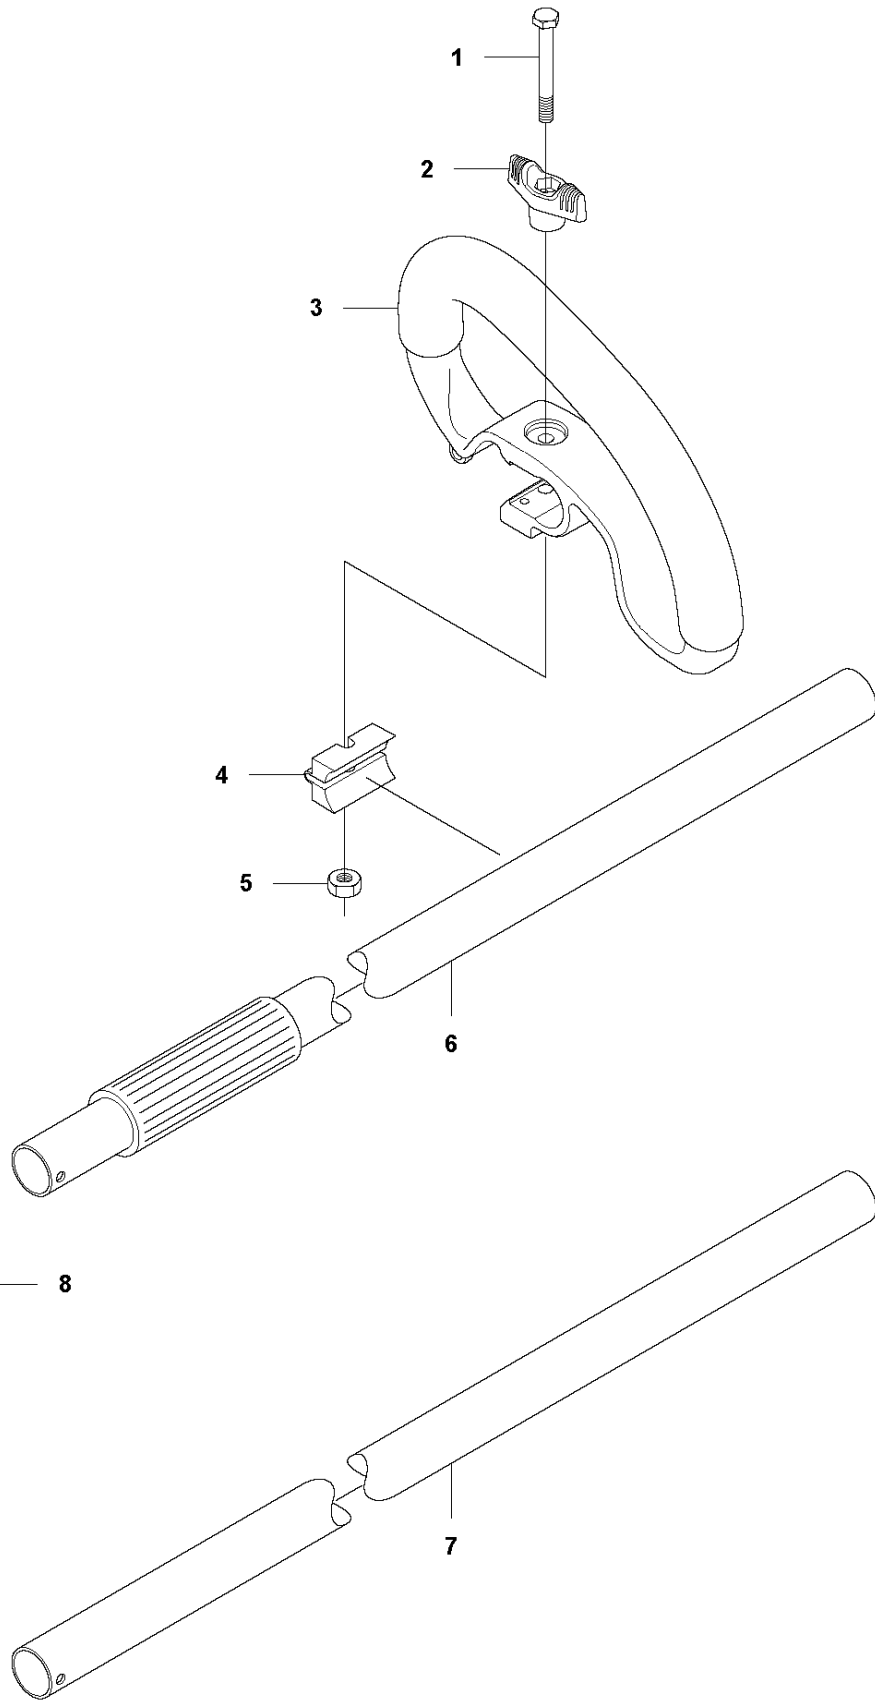

E1 536 LiL
ELECTRIC

ELECTRICAL

536 LiL, 2012-07

Ref	Part no.	Description	Remark	Qty	Kit
1	580 72 61-01	KEY PAD		1	
2	577 03 38-01	TRIGGER SWITCH		1	
3	577 86 37-01	FAN		1	
4	503 21 28-13	SCREW CCRPANT		4	
5	578 40 08-01	CONTROL UNIT		1	
6	577 40 59-01	WIRING ASSY		1	
7	577 02 21-01	MOTOR ASSY		1	
8	577 97 66-01	FERRITE CORE		1	

C1 536 LiL
HANDLE

HANDLE

536 LiL, 2012-07

Ref	Part no.	Description	Remark	Qty	Kit
1	580 72 61-01	KEY PAD		1	
2	577 01 31-01	HANDLE HALF LEFT		1	
3	577 51 23-01	THROTTLE LOCKOUT		1	
4	577 01 81-01	TRIGGER		1	
5	577 01 32-01	HANDLE HALF RIGHT		1	
6	503 21 66-74	SCREW IH SCT		6	

D 536 LiL / LiR
BATTERY HOUSING

HOUSING

536 LiL, 2012-07

Ref	Part no.	Description	Remark	Qty	Kit
1	577 01 41-01	COVER		1	
2	577 00 76-01	HOUSING LEFT		1	
3	577 02 22-01	CLAMP		1	
4	503 21 66-74	SCREW IH SCT		8	
5	503 21 28-13	SCREW CCRPANT		6	
6	577 01 42-01	SKID PLATE		1	
7	577 01 30-01	HOUSING RIGHT		1	
8	577 99 65-01	SPRING		1	
9	577 99 66-01	PUSH BUTTON		1	
10	579 00 62-02	DECAL	536 LiL only	1	
11	579 00 62-03	DECAL	536 LiR only	1	

B 536 LiL / LiR
TUBE

ON1485
EUROPE 98_{dB}
 EAC

TUBE

536 LiL, 2012-07

Ref	Part no.	Description	Remark	Qty	Kit
1	725 23 80-51	SCREW EHHM		1	
2	503 87 90-01	KNOB		1	
3	503 87 19-06	HANDLE		1	
4	503 94 03-01	DISTANCE.HANDLE		1	
5	502 19 71-01	SQUARE NUT		1	
6	579 63 78-02	TUBE		1	
7	577 06 14-01	TUBE		1	
8	579 00 88-02	DECAL		1	