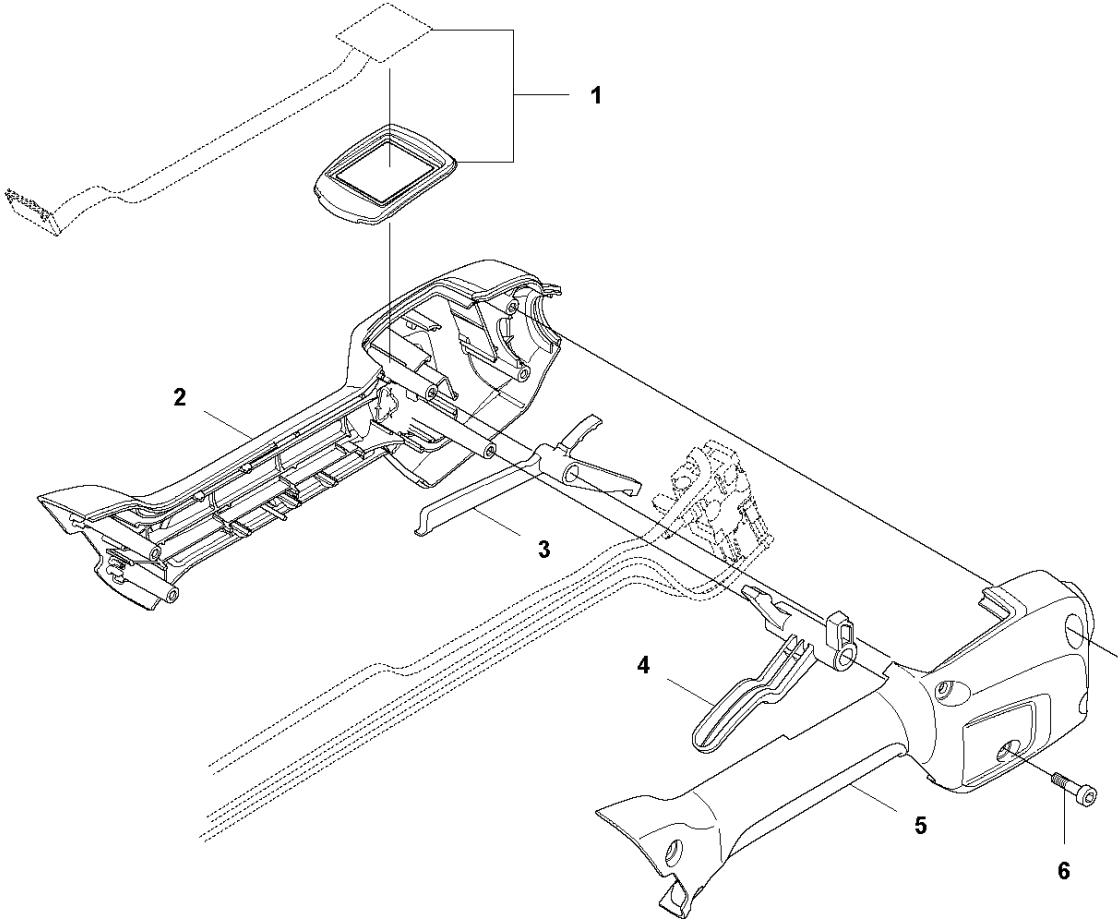

E1 536 LiL
ELECTRIC

ELECTRICAL

536 LiL, 2012-07

Ref	Part no.	Description	Remark	Qty	Kit
1	580 72 61-01	KEY PAD		1	
2	577 03 38-01	TRIGGER SWITCH		1	
3	577 86 37-01	FAN		1	
4	503 21 28-13	SCREW CCRPANT		4	
5	578 40 08-01	CONTROL UNIT		1	
6	577 40 59-01	WIRING ASSY		1	
7	577 02 21-01	MOTOR ASSY		1	
8	577 97 66-01	FERRITE CORE		1	

C1 536 LiL
HANDLE

HANDLE

536 LiL, 2012-07

Ref	Part no.	Description	Remark	Qty	Kit
1	580 72 61-01	KEY PAD		1	
2	577 01 31-01	HANDLE HALF LEFT		1	
3	577 51 23-01	THROTTLE LOCKOUT		1	
4	577 01 81-01	TRIGGER		1	
5	577 01 32-01	HANDLE HALF RIGHT		1	
6	503 21 66-74	SCREW IH SCT		6	

B 536 LiL / LiR
TUBE

ON1485
EUROPE 98_{dB}
 EAC

TUBE

536 LiL, 2012-07

Ref	Part no.	Description	Remark	Qty	Kit
1	725 23 80-51	SCREW EHHM		1	
2	503 87 90-01	KNOB		1	
3	503 87 19-06	HANDLE		1	
4	503 94 03-01	DISTANCE.HANDLE		1	
5	502 19 71-01	SQUARE NUT		1	
6	579 63 78-02	TUBE		1	
7	577 06 14-01	TUBE		1	
8	579 00 88-02	DECAL		1	