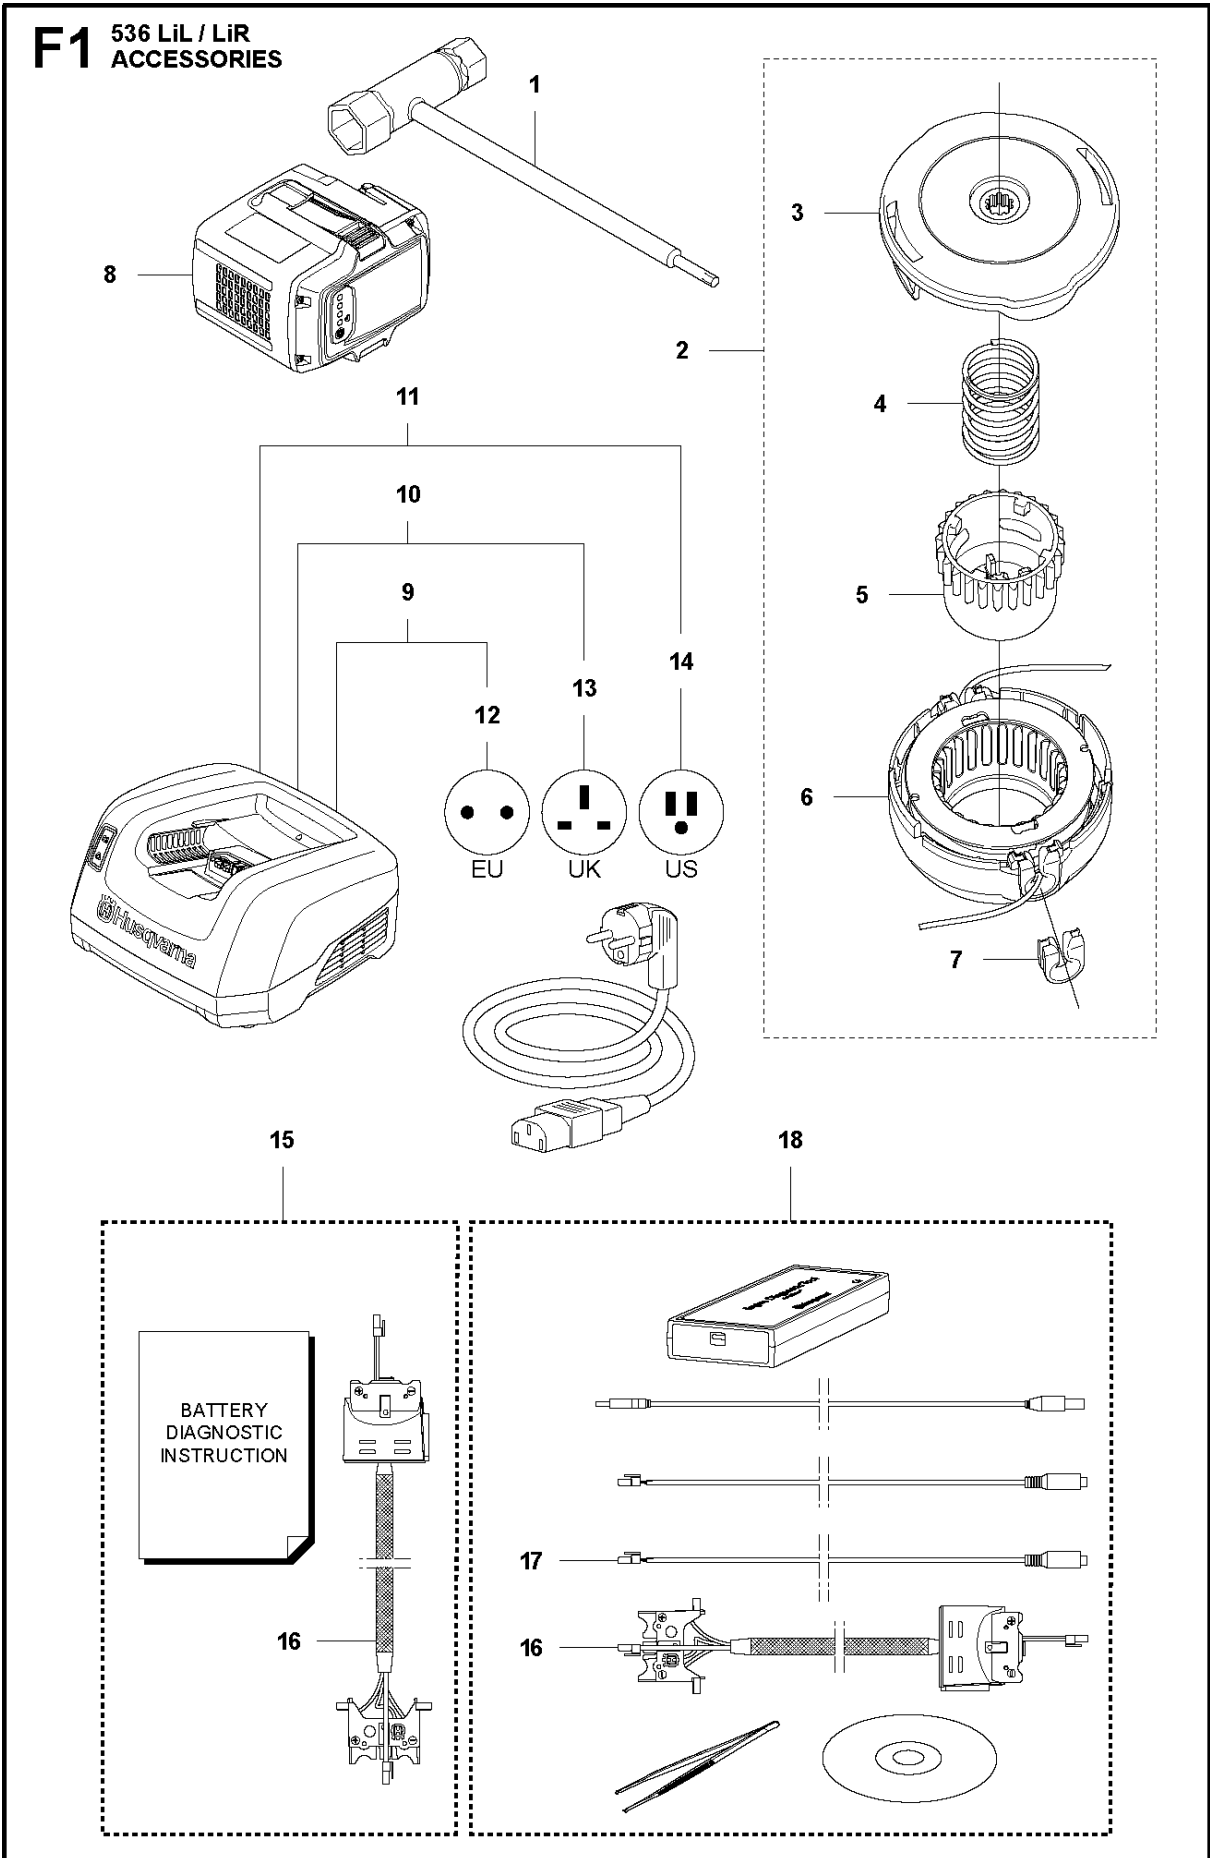

SPARE PARTS LIST

TRIMMERS/EDGERS

536 LiL, 2012-07

F1 536 LiL / LiR
ACCESSORIES

ACCESSORIES

536 LiL, 2012-07

Ref	Part no.	Description	Remark	Qty	Kit
1	501 68 89-01	SLEEVE TOOL		1	
2	579 29 40-01	TRIMMER HEAD		1	
3	578 19 68-01	HOUSING ASSY		1	2
4	577 05 03-01	SPRING		1	2
5	577 04 93-01	KNOB		1	2
6	578 19 69-01	COVER		1	2
7	501 33 04-01	GROMMET		2	
8	966 73 02-01	BATTERY		1	
8	966 73 03-01	BATTERY		1	
9	966 73 06-01	BATTERY CHARGER		1	
9	966 73 05-01	BATTERY CHARGER		1	
10	966 73 06-02	BATTERY CHARGER		1	
10	966 73 05-02	BATTERY CHARGER		1	
11	966 73 06-03	BATTERY CHARGER		1	
11	966 73 05-03	BATTERY CHARGER		1	
12	578 08 19-01	MAINS CABLE		1	9
13	579 13 06-01	MAINS CABLE		1	10
14	579 13 04-01	MAINS CABLE		1	11
15	581 19 23-01	DIAGNOSTIC TOOL		1	
16	579 62 13-01	WIRING ASSY		1	9, 18
17	576 95 22-01	CABLE ASSY		1	18
18	583 89 71-01	DIAGNOSTIC TOOL KIT		1	

A 536 LiL / LiR
CUTTING

CUTTING EQUIPMENT

536 LiL, 2012-07

Ref	Part no.	Description	Remark	Qty	Kit
1	574 30 69-01	CLAMP		1	
2	503 93 55-01	CLAMP.GUARD		1	1
3	725 23 70-71	SCREW EHHM		1	1
4	503 20 14-12	SCREW IHSCFMO		1	1
5	577 01 83-01	TRIMMER SHIELD ASSY		1	
6	574 52 34-01	KNIFE		2	5
7	503 21 07-16	SCREW IHSCFT		4	5
8	577 02 21-01	MOTOR ASSY		1	
9	503 20 07-78	SCREW IHSCFM		1	
10	577 01 90-01	DRIVER ASSY		1	
11	578 78 93-01	NUT		1	

E1 536 LiL
ELECTRIC

ELECTRICAL

536 LiL, 2012-07

Ref	Part no.	Description	Remark	Qty	Kit
1	580 72 61-01	KEY PAD		1	
2	577 03 38-01	TRIGGER SWITCH		1	
3	577 86 37-01	FAN		1	
4	503 21 28-13	SCREW CCRPANT		4	
5	578 40 08-01	CONTROL UNIT		1	
6	577 40 59-01	WIRING ASSY		1	
7	577 02 21-01	MOTOR ASSY		1	
8	577 97 66-01	FERRITE CORE		1	

C1 536 LiL
HANDLE

HANDLE

536 LiL, 2012-07

Ref	Part no.	Description	Remark	Qty	Kit
1	580 72 61-01	KEY PAD		1	
2	577 01 31-01	HANDLE HALF LEFT		1	
3	577 51 23-01	THROTTLE LOCKOUT		1	
4	577 01 81-01	TRIGGER		1	
5	577 01 32-01	HANDLE HALF RIGHT		1	
6	503 21 66-74	SCREW IH SCT		6	