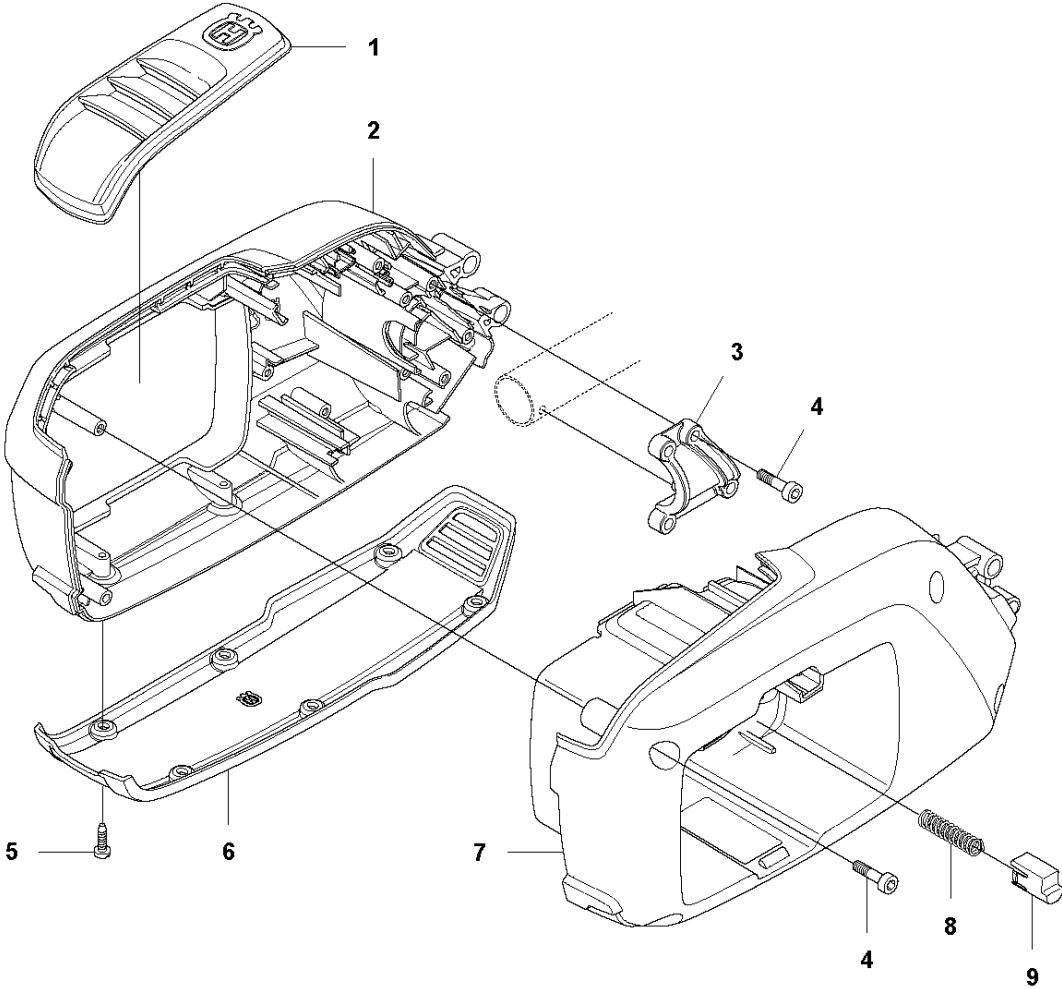

D 536 LiL / LiR
BATTERY HOUSING

HOUSING

536 LiL, 2012-07

Ref	Part no.	Description	Remark	Qty	Kit
1	577 01 41-01	COVER		1	
2	577 00 76-01	HOUSING LEFT		1	
3	577 02 22-01	CLAMP		1	
4	503 21 66-74	SCREW IH SCT		8	
5	503 21 28-13	SCREW CCRPANT		6	
6	577 01 42-01	SKID PLATE		1	
7	577 01 30-01	HOUSING RIGHT		1	
8	577 99 65-01	SPRING		1	
9	577 99 66-01	PUSH BUTTON		1	
10	579 00 62-02	DECAL	536 LiL only	1	
11	579 00 62-03	DECAL	536 LiR only	1