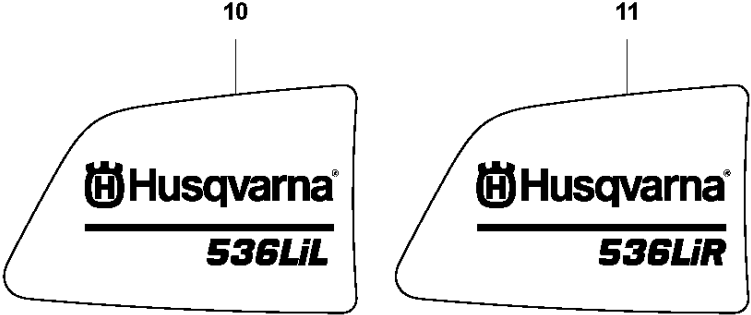

D 536 LiL / LiR
BATTERY HOUSING

HOUSING

536 LiL, 2012-07

Ref	Part no.	Description	Remark	Qty	Kit
1	577 01 41-01	COVER		1	
2	577 00 76-01	HOUSING LEFT		1	
3	577 02 22-01	CLAMP		1	
4	503 21 66-74	SCREW IH SCT		8	
5	503 21 28-13	SCREW CCRPANT		6	
6	577 01 42-01	SKID PLATE		1	
7	577 01 30-01	HOUSING RIGHT		1	
8	577 99 65-01	SPRING		1	
9	577 99 66-01	PUSH BUTTON		1	
10	579 00 62-02	DECAL	536 LiL only	1	
11	579 00 62-03	DECAL	536 LiR only	1