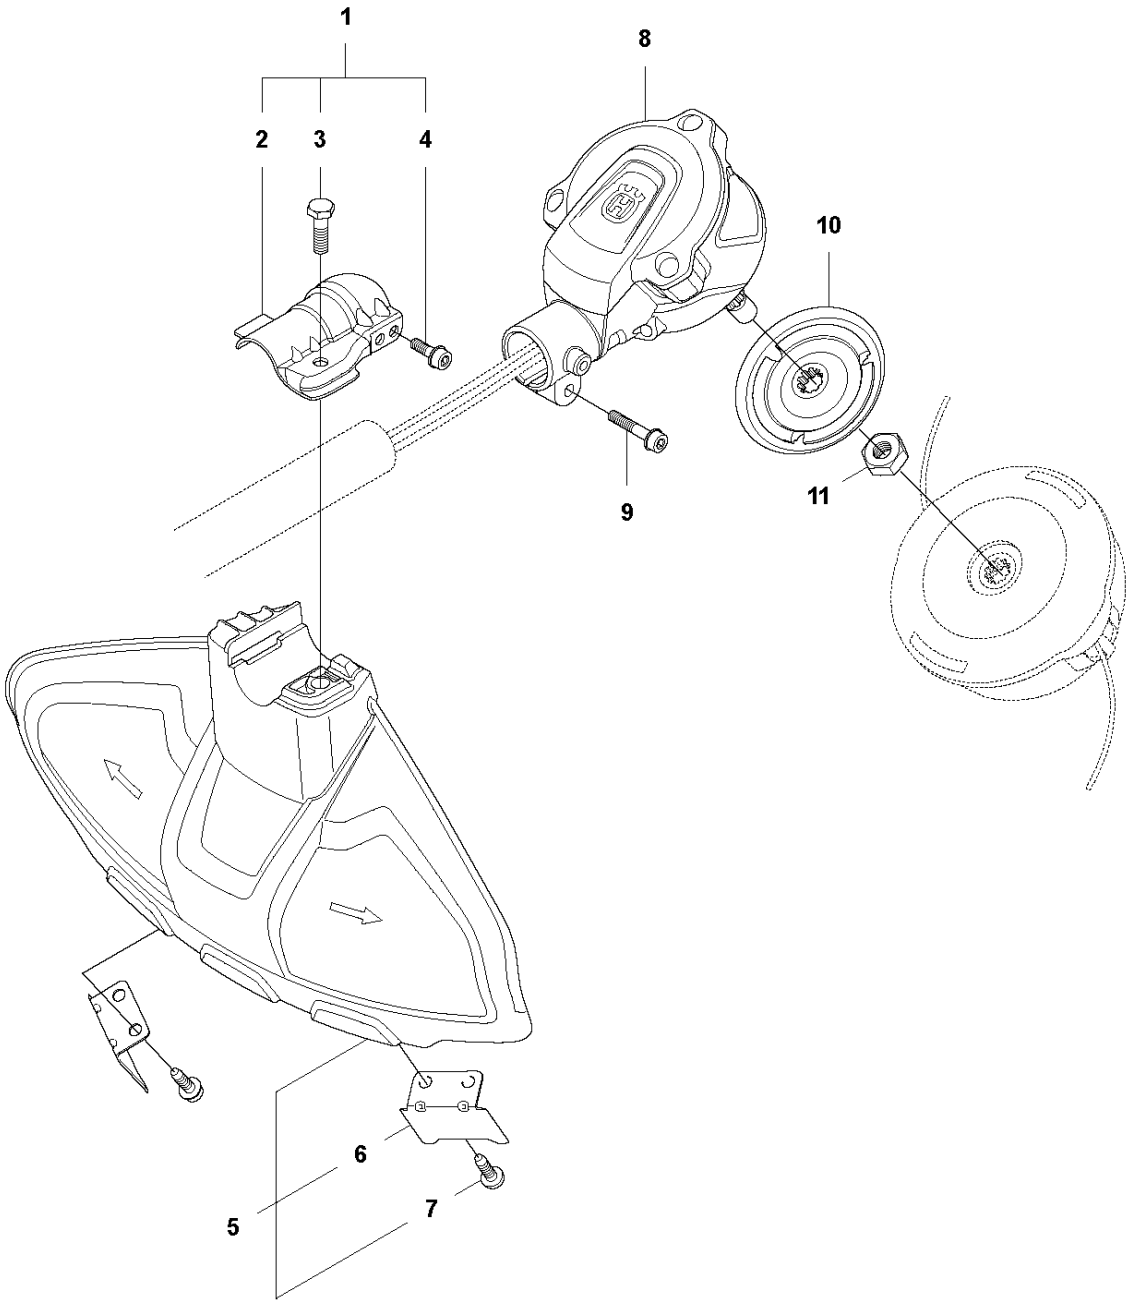

SPARE PARTS LIST

TRIMMERS/EDGERS

536 LiL, 2012-07

F1 536 LiL / LiR
ACCESSORIES

ACCESSORIES

536 LiL, 2012-07

Ref	Part no.	Description	Remark	Qty	Kit
1	501 68 89-01	SLEEVE TOOL		1	
2	579 29 40-01	TRIMMER HEAD		1	
3	578 19 68-01	HOUSING ASSY		1	2
4	577 05 03-01	SPRING		1	2
5	577 04 93-01	KNOB		1	2
6	578 19 69-01	COVER		1	2
7	501 33 04-01	GROMMET		2	
8	966 73 02-01	BATTERY		1	
8	966 73 03-01	BATTERY		1	
9	966 73 06-01	BATTERY CHARGER		1	
9	966 73 05-01	BATTERY CHARGER		1	
10	966 73 06-02	BATTERY CHARGER		1	
10	966 73 05-02	BATTERY CHARGER		1	
11	966 73 06-03	BATTERY CHARGER		1	
11	966 73 05-03	BATTERY CHARGER		1	
12	578 08 19-01	MAINS CABLE		1	9
13	579 13 06-01	MAINS CABLE		1	10
14	579 13 04-01	MAINS CABLE		1	11
15	581 19 23-01	DIAGNOSTIC TOOL		1	
16	579 62 13-01	WIRING ASSY		1	9, 18
17	576 95 22-01	CABLE ASSY		1	18
18	583 89 71-01	DIAGNOSTIC TOOL KIT		1	

A 536 LiL / LiR
CUTTING

CUTTING EQUIPMENT

536 LiL, 2012-07

Ref	Part no.	Description	Remark	Qty	Kit
1	574 30 69-01	CLAMP		1	
2	503 93 55-01	CLAMP.GUARD		1	1
3	725 23 70-71	SCREW EHHM		1	1
4	503 20 14-12	SCREW IHSCFMO		1	1
5	577 01 83-01	TRIMMER SHIELD ASSY		1	
6	574 52 34-01	KNIFE		2	5
7	503 21 07-16	SCREW IHSCFT		4	5
8	577 02 21-01	MOTOR ASSY		1	
9	503 20 07-78	SCREW IHSCFM		1	
10	577 01 90-01	DRIVER ASSY		1	
11	578 78 93-01	NUT		1	

E1 536 LiL
ELECTRIC

ELECTRICAL

536 LiL, 2012-07

Ref	Part no.	Description	Remark	Qty	Kit
1	580 72 61-01	KEY PAD		1	
2	577 03 38-01	TRIGGER SWITCH		1	
3	577 86 37-01	FAN		1	
4	503 21 28-13	SCREW CCRPANT		4	
5	578 40 08-01	CONTROL UNIT		1	
6	577 40 59-01	WIRING ASSY		1	
7	577 02 21-01	MOTOR ASSY		1	
8	577 97 66-01	FERRITE CORE		1	

C1 536 LiL
HANDLE

HANDLE

536 LiL, 2012-07

Ref	Part no.	Description	Remark	Qty	Kit
1	580 72 61-01	KEY PAD		1	
2	577 01 31-01	HANDLE HALF LEFT		1	
3	577 51 23-01	THROTTLE LOCKOUT		1	
4	577 01 81-01	TRIGGER		1	
5	577 01 32-01	HANDLE HALF RIGHT		1	
6	503 21 66-74	SCREW IH SCT		6	