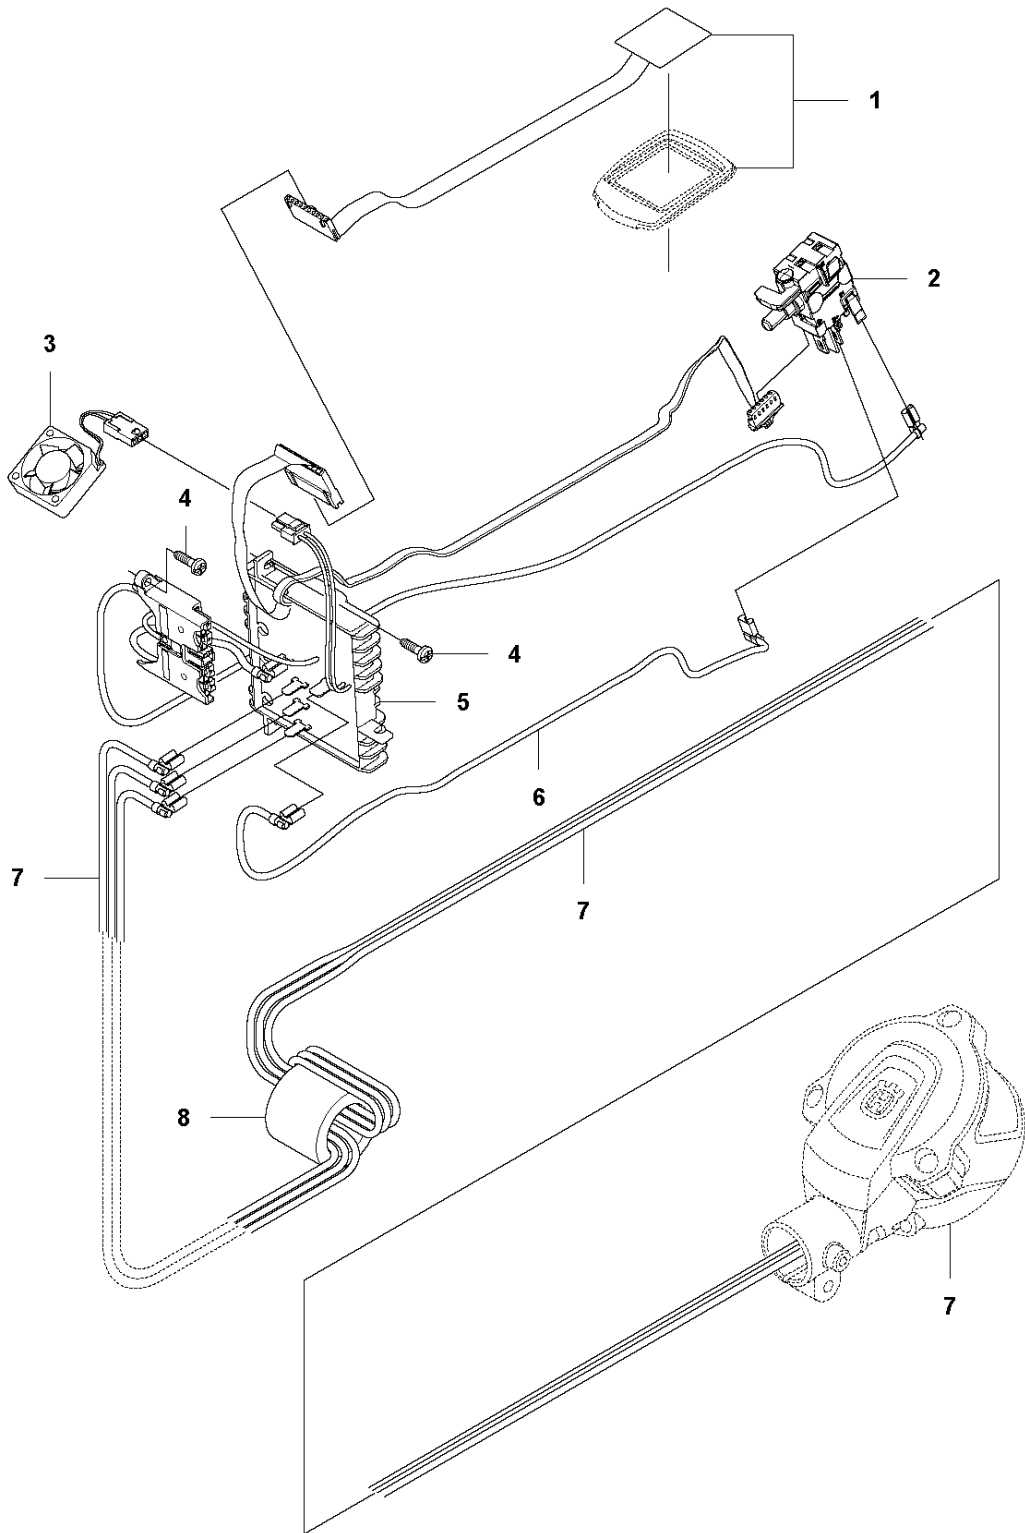

A 536 LiL / LiR
CUTTING

CUTTING EQUIPMENT

536 LiL, 2012-07

Ref	Part no.	Description	Remark	Qty	Kit
1	574 30 69-01	CLAMP		1	
2	503 93 55-01	CLAMP.GUARD		1	1
3	725 23 70-71	SCREW EHHM		1	1
4	503 20 14-12	SCREW IHSCFMO		1	1
5	577 01 83-01	TRIMMER SHIELD ASSY		1	
6	574 52 34-01	KNIFE		2	5
7	503 21 07-16	SCREW IHSCFT		4	5
8	577 02 21-01	MOTOR ASSY		1	
9	503 20 07-78	SCREW IHSCFM		1	
10	577 01 90-01	DRIVER ASSY		1	
11	578 78 93-01	NUT		1	

E1 536 LiL
ELECTRIC

ELECTRICAL

536 LiL, 2012-07

Ref	Part no.	Description	Remark	Qty	Kit
1	580 72 61-01	KEY PAD		1	
2	577 03 38-01	TRIGGER SWITCH		1	
3	577 86 37-01	FAN		1	
4	503 21 28-13	SCREW CCRPANT		4	
5	578 40 08-01	CONTROL UNIT		1	
6	577 40 59-01	WIRING ASSY		1	
7	577 02 21-01	MOTOR ASSY		1	
8	577 97 66-01	FERRITE CORE		1	

C1 536 LiL
HANDLE

HANDLE

536 LiL, 2012-07

Ref	Part no.	Description	Remark	Qty	Kit
1	580 72 61-01	KEY PAD		1	
2	577 01 31-01	HANDLE HALF LEFT		1	
3	577 51 23-01	THROTTLE LOCKOUT		1	
4	577 01 81-01	TRIGGER		1	
5	577 01 32-01	HANDLE HALF RIGHT		1	
6	503 21 66-74	SCREW IH SCT		6	

B 536 LiL / LiR
TUBE

ON1485
EUROPE 98_{dB}
 EAC

TUBE

536 LiL, 2012-07

Ref	Part no.	Description	Remark	Qty	Kit
1	725 23 80-51	SCREW EHHM		1	
2	503 87 90-01	KNOB		1	
3	503 87 19-06	HANDLE		1	
4	503 94 03-01	DISTANCE.HANDLE		1	
5	502 19 71-01	SQUARE NUT		1	
6	579 63 78-02	TUBE		1	
7	577 06 14-01	TUBE		1	
8	579 00 88-02	DECAL		1	